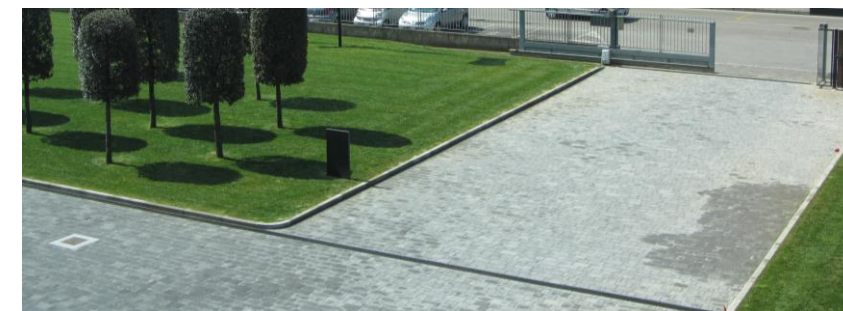

■ О компании CLEAF

Компания «Cleaf» является разработчиком и производителем инновационных декоративных покрытий, была основана в 1975 году в провинции Брианца – главном мебельном регионе Италии. Уникальное расположение компании среди мировых лидеров мебельной отрасли придает постоянный импульс в развитии.

■ Стратегия компании CLEAF

Воплощение самых смелых дизайнерских идей в конечный продукт, в котором сочетается структурированный декор, высокое качество и новые возможности для интерьерного и мебельного дизайна, что позволяет реализовать разнообразные замыслы архитекторов, дизайнеров и производителей мебели.

■ География продаж CLEAF

География продаж: Австралия, Австрия, Бельгия, Босния, Бразилия, Великобритания, Венгрия, Германия, Голландия, Греция, Израиль, Индия, Испания, Италия, Канада, Кипр, Ливан, Литва, Мексика, Польша, Португалия, Россия, Румыния, Сербия, Сингапур, Словакия, США, Тунис, Франция, Хорватия, Чехия, Швейцария, ЮАР, Япония